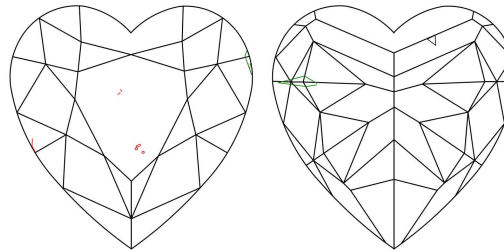

Carat Weight ..... 1.06 carat  
 Color Grade ..... Fancy Yellow  
 Color Origin ..... Natural  
 Color Distribution ..... Even  
 Clarity Grade ..... VS1  
 Proportions:

Profile not to actual proportions

Polish ..... Excellent  
 Symmetry ..... Good  
 Fluorescence ..... Medium Blue  
 Inscription(s): GIA 17205556

Comments: Pinpoints are not shown. Surface graining is not shown.

ADDITIONAL INFORMATION

**GIA COLORED DIAMOND SCALE**

**GIA CLARITY SCALE**

FLAWLESS
INTERNALLY FLAWLESS
VVS <sub>1</sub>
VVS <sub>2</sub>
VS <sub>1</sub>
VS <sub>2</sub>
SI <sub>1</sub>
SI <sub>2</sub>
I <sub>1</sub>
I <sub>2</sub>
I <sub>3</sub>

Illustration of GIA fancy color grade interrelationships

CLARITY CHARACTERISTICS

KEY TO SYMBOLS\*

- Crystal
- △ Natural
- ~ Feather
- ^ Extra Facet
- ∖ Needle
- ∩ Indented Natural

\* Red symbols denote internal characteristics (inclusions). Green or black symbols denote external characteristics (blemishes). Diagram is an approximate representation of the diamond, and symbols shown indicate type, position, and approximate size of clarity characteristics. All clarity characteristics may not be shown. Details of finish are not shown.