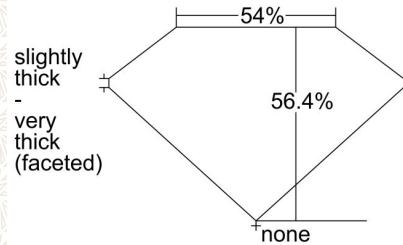

GIA NATURAL COLORED DIAMOND REPORT

November 09, 2023  
 Report Type ..... Grading Report  
 GIA Report Number ..... 17205556  
 Shape and Cutting Style ..... Heart Modified Brilliant  
 Measurements ..... 6.03 x 6.97 x 3.93 mm

Carat Weight ..... 1.06 carat  
 Color Grade ..... Fancy Yellow  
 Color Origin ..... Natural  
 Color Distribution ..... Even  
 Clarity Grade ..... VS1  
 Proportions:

Profile not to actual proportions

Polish ..... Excellent  
 Symmetry ..... Good  
 Fluorescence ..... Medium Blue  
 Inscription(s): GIA 17205556

Comments: Pinpoints are not shown. Surface graining is not shown.

ADDITIONAL INFORMATION

**GIA COLORED DIAMOND SCALE**

CLARITY CHARACTERISTICS

KEY TO SYMBOLS\*

- Crystal
- △ Natural
- ~ Feather
- ^ Extra Facet
- ∖ Needle
- ∩ Indented Natural

\* Red symbols denote internal characteristics (inclusions). Green or black symbols denote external characteristics (blemishes). Diagram is an approximate representation of the diamond, and symbols shown indicate type, position, and approximate size of clarity characteristics. All clarity characteristics may not be shown. Details of finish are not shown.