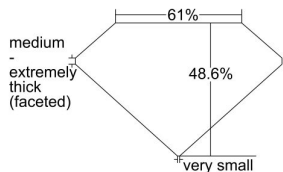

GIA®

FACSIMILE

GIA REPORT 2111577558

Verify this report at GIA.edu

GIA NATURAL DIAMOND DOSSIER®

September 18, 2022
GIA Report Number 2111577558
Shape and Cutting Style ..... Heart Brilliant
Measurements ..... 6.01 x 6.69 x 3.25 mm

GRADING RESULTS

Carat Weight ..... 0.90 carat
Color Grade ..... K
Clarity Grade VS1

ADDITIONAL GRADING INFORMATION

Polish ..... Good
Symmetry ..... Good
Fluorescence ..... None
Clarity Characteristics..... Indented Natural, Internal Graining
Inscription(s): GIA 2111577558

PROPORTIONS

Profile not to actual proportions

GRADING SCALES

GIA COLOR SCALE		GIA CLARITY SCALE			
COLORLESS	D	VERY VERY SLIGHTLY INCLUDED	FLAWLESS		
	E		INTERNALLY FLAWLESS		
	F	VERY SLIGHTLY INCLUDED	VVS₁		
	G		VVS₂		
	H		VS₁		
	NEAR COLORLESS	I	SLIGHTLY INCLUDED	VS₂	
		J		SI₁	
		FAINT	K	INCLUDED	SI₂
			L		I₁
			M		I₂
VERT LIGHT	N	LIGHT	I₃		
	O				
	P				
	Q				
	R