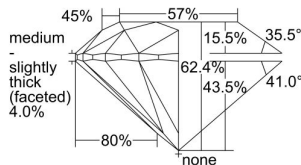

GIA®

FACSIMILE

GIA REPORT 2126689024

Verify this report at GIA.edu

GIA NATURAL DIAMOND DOSSIER®

August 30, 2022
GIA Report Number 2126689024
Shape and Cutting Style ..... Round Brilliant
Measurements ..... 6.21 - 6.22 x 3.88 mm

GRADING RESULTS

Carat Weight ..... 0.92 carat
Color Grade ..... F
Clarity Grade VVS1
Cut Grade ..... Excellent

ADDITIONAL GRADING INFORMATION

Polish ..... Excellent
Symmetry ..... Excellent
Fluorescence ..... Strong Blue
Clarity Characteristics..... Chip
Inscription(s): GIA 2126689024

PROPORTIONS

Profile to actual proportions

GRADING SCALES

GIA COLOR SCALE	GIA CLARITY SCALE	GIA CUT SCALE	
D	FLAWLESS	EXCELLENT	
E	INTERNALLY FLAWLESS		
F		VVS₁	VERY GOOD
G	VVS₂		
H	VS₁	GOOD	
I	VS₂		
J	SI₁	FAIR	
K	SI₂		
L	I₁	POOR	
M	I₂		
N	I₃		
O			
P			
Q			
R			
S			
T			
U			
V			
W			
X			
Y			
Z