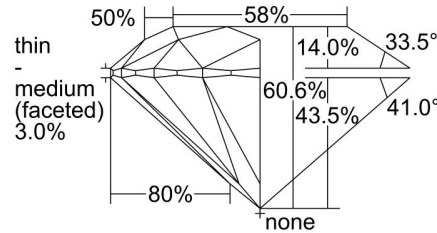

GIA NATURAL DIAMOND GRADING REPORT

June 19, 2024  
 GIA Report Number ..... 2155780306  
 Shape and Cutting Style ..... Round Brilliant  
 Measurements ..... 8.33 - 8.35 x 5.05 mm

GRADING RESULTS

Carat Weight ..... 2.12 carat  
 Color Grade ..... D  
 Clarity Grade ..... VS2  
 Cut Grade ..... Excellent

PROPORTIONS

Profile to actual proportions

CLARITY CHARACTERISTICS

KEY TO SYMBOLS\*

-  Cloud
-  Crystal

\* Red symbols denote internal characteristics (inclusions). Green or black symbols denote external characteristics (blemishes). Diagram is an approximate representation of the diamond, and symbols shown indicate type, position, and approximate size of clarity characteristics. All clarity characteristics may not be shown. Details of finish are not shown.