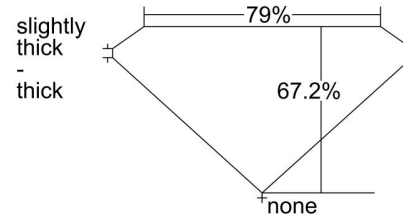

**GIA DIAMOND GRADING REPORT**

March 06, 2015

GIA Report Number ..... 2173056272

 Shape and Cutting Style ..... Cut-Cornered Rectangular  
 Modified Brilliant

Measurements ..... 10.59 x 8.79 x 5.91 mm

**GRADING RESULTS**

Carat Weight ..... 5.03 carat

Color Grade ..... L

Clarity Grade ..... VS2

**ADDITIONAL GRADING INFORMATION**

Polish ..... Very Good

Symmetry ..... Good

Fluorescence ..... Medium Blue

**Comments:** Surface graining is not shown.

**PROPORTIONS**

Profile not to actual proportions

**CLARITY CHARACTERISTICS**

**KEY TO SYMBOLS\***

-  Feather
-  Natural
-  Crystal
-  Pinpoint
-  Indented Natural

\* Red symbols denote internal characteristics (inclusions). Green or black symbols denote external characteristics (blemishes). Diagram is an approximate representation of the diamond, and symbols shown indicate type, position, and approximate size of clarity characteristics. All clarity characteristics may not be shown. Details of finish are not shown.