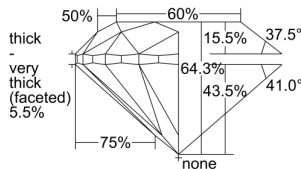

GIA®

FACSIMILE

GIA REPORT 2183082433

Verify this report at GIA.edu

GIA NATURAL DIAMOND DOSSIER®

June 08, 2021
GIA Report Number 2183082433
Shape and Cutting Style ..... Round Brilliant
Measurements ..... 4.92 - 4.97 x 3.18 mm

GRADING RESULTS

Carat Weight ..... 0.50 carat
Color Grade ..... D
Clarity Grade VVS2
Cut Grade ..... Good

ADDITIONAL GRADING INFORMATION

Polish ..... Excellent
Symmetry ..... Very Good
Fluorescence ..... None
Clarity Characteristics..... Pinpoint, Cloud, Indented Natural
Inscription(s): GIA 2183082433

PROPORTIONS

Profile to actual proportions