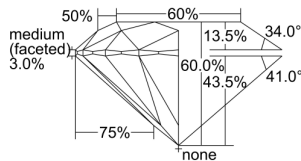

GIA®

FACSIMILE

GIA REPORT 2185934275

Verify this report at GIA.edu

GIA NATURAL DIAMOND DOSSIER®

June 07, 2024
GIA Report Number 2185934275
Shape and Cutting Style ..... Round Brilliant
Measurements ..... 6.36 - 6.40 x 3.83 mm

GRADING RESULTS

Carat Weight ..... 0.95 carat
Color Grade ..... F
Clarity Grade VS2
Cut Grade ..... Excellent

ADDITIONAL GRADING INFORMATION

Polish ..... Excellent
Symmetry ..... Excellent
Fluorescence ..... None
Clarity Characteristics ..... Crystal
Inscription(s): GIA 2185934275

PROPORTIONS

Profile to actual proportions

GRADING SCALES

GIA COLOR SCALE	GIA CLARITY SCALE	GIA CUT SCALE	
D	FLAWLESS	EXCELLENT	
E	INTERNALLY FLAWLESS		
F		VVS₁	VERY GOOD
G	VVS₂		
H	VS₁	GOOD	
I	VS₂		
J	SI₁	FAIR	
K	SI₂		
L	I₁	POOR	
M	I₂		
N	I₃		
O			
P			
Q			
R			
S			
T			
U			
V			
W			
X			
Y			
Z