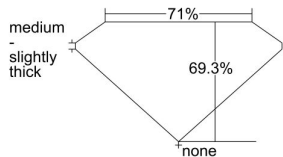

GIA®

FACSIMILE

GIA REPORT 2195517945

Verify this report at gia.edu

GIA DIAMOND DOSSIER®

July 19, 2018
GIA Report Number 2195517945
Shape and Cutting Style ..... Square Modified Brilliant
Measurements ..... 3.93 x 3.81 x 2.64 mm

GRADING RESULTS

Carat Weight ..... 0.30 carat
Color Grade ..... G
Clarity Grade VVS1

ADDITIONAL GRADING INFORMATION

Polish ..... Excellent
Symmetry ..... Very Good
Fluorescence ..... None
Clarity Characteristics ..... Feather, Chip
Inscription(s): GIA 2195517945

PROPORTIONS

Profile not to actual proportions

GRADING SCALES

GIA COLOR SCALE		GIA CLARITY SCALE			
COLORLESS	D	VERY VERY SLIGHTLY INCLUDED	FLAWLESS		
	E		INTERNALLY FLAWLESS		
	F	VERY SLIGHTLY INCLUDED	VVS₁		
	G		VVS₂		
	H		VS₁		
	NEAR COLORLESS	I	SLIGHTLY INCLUDED	VS₂	
		J		SI₁	
		FAINT	K	INCLUDED	SI₂
			L		I₁
			M		I₂
VERY LIGHT	N	LIGHT	I₃		
	O				
	P				
	Q				
LIGHT	R				
	S				
	T				
	U				
	V				
	W				
	X				
	Y				
	Z