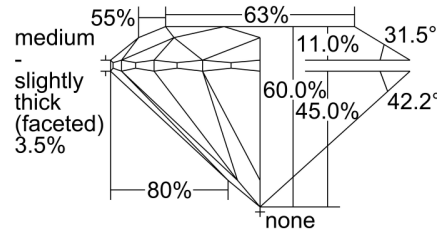

**GIA DIAMOND GRADING REPORT**

 January 06, 2015  
 GIA Report Number ..... 2198117560  
 Shape and Cutting Style ..... Round Brilliant  
 Measurements ..... 6.49 - 6.56 x 3.92 mm

**GRADING RESULTS**

 Carat Weight ..... 1.00 carat  
 Color Grade ..... D  
 Clarity Grade ..... VS2  
 Cut Grade ..... Very Good

Profile to actual proportions

**CLARITY CHARACTERISTICS**

**KEY TO SYMBOLS\***

- Crystal
- ⊗ Cloud

\* Red symbols denote internal characteristics (inclusions). Green or black symbols denote external characteristics (blemishes). Diagram is an approximate representation of the diamond, and symbols shown indicate type, position, and approximate size of clarity characteristics. All clarity characteristics may not be shown. Details of finish are not shown.