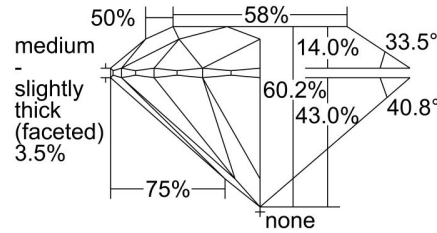

**GIA NATURAL DIAMOND GRADING REPORT**

July 18, 2019  
 GIA Report Number ..... 2205449268  
 Shape and Cutting Style ..... Round Brilliant  
 Measurements ..... 6.50 - 6.53 x 3.92 mm

**GRADING RESULTS**

Carat Weight ..... 1.01 carat  
 Color Grade ..... E  
 Clarity Grade ..... SI1  
 Cut Grade ..... Excellent

**ADDITIONAL GRADING INFORMATION**

Polish ..... Excellent  
 Symmetry ..... Excellent  
 Fluorescence ..... Faint  
 Inscription(s): GIA 2205449268

**Comments:** Clouds, pinpoints and internal graining are not shown.

**PROPORTIONS**

Profile to actual proportions

**CLARITY CHARACTERISTICS**

**KEY TO SYMBOLS\***

- Crystal
- ~ Feather
- \\ Needle

\* Red symbols denote internal characteristics (inclusions). Green or black symbols denote external characteristics (blemishes). Diagram is an approximate representation of the diamond, and symbols shown indicate type, position, and approximate size of clarity characteristics. All clarity characteristics may not be shown. Details of finish are not shown.