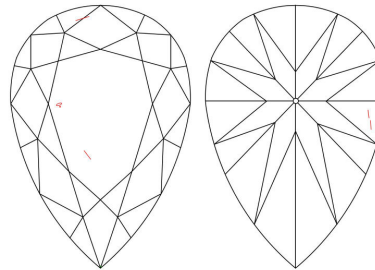

**GIA NATURAL DIAMOND GRADING REPORT**

October 03, 2019  
 GIA Report Number ..... 2205631191  
 Shape and Cutting Style ..... Pear Brilliant  
 Measurements ..... 9.49 x 6.40 x 4.09 mm

**GRADING RESULTS**

Carat Weight ..... 1.51 carat  
 Color Grade ..... I  
 Clarity Grade ..... VS1

**ADDITIONAL GRADING INFORMATION**

Polish ..... Very Good  
 Symmetry ..... Very Good  
 Fluorescence ..... None  
 Inscription(s): GIA 2205631191

**PROPORTIONS**

Profile not to actual proportions

**CLARITY CHARACTERISTICS**

**KEY TO SYMBOLS\***

- Crystal
- ↗ Feather
- Pinpoint
- △ Natural

\* Red symbols denote internal characteristics (inclusions). Green or black symbols denote external characteristics (blemishes). Diagram is an approximate representation of the diamond, and symbols shown indicate type, position, and approximate size of clarity characteristics. All clarity characteristics may not be shown. Details of finish are not shown.