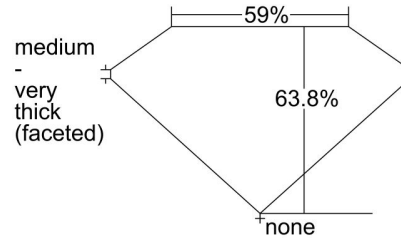

**GIA NATURAL DIAMOND GRADING REPORT**

October 03, 2019  
 GIA Report Number ..... 2205631191  
 Shape and Cutting Style ..... Pear Brilliant  
 Measurements ..... 9.49 x 6.40 x 4.09 mm

**GRADING RESULTS**

Carat Weight ..... 1.51 carat  
 Color Grade ..... I  
 Clarity Grade ..... VS1

**ADDITIONAL GRADING INFORMATION**

Polish ..... Very Good  
 Symmetry ..... Very Good  
 Fluorescence ..... None  
 Inscription(s): GIA 2205631191

**PROPORTIONS**

Profile not to actual proportions

**CLARITY CHARACTERISTICS**

**KEY TO SYMBOLS\***

- Crystal
- ↗ Feather
- Pinpoint
- △ Natural

\* Red symbols denote internal characteristics (inclusions). Green or black symbols denote external characteristics (blemishes). Diagram is an approximate representation of the diamond, and symbols shown indicate type, position, and approximate size of clarity characteristics. All clarity characteristics may not be shown. Details of finish are not shown.