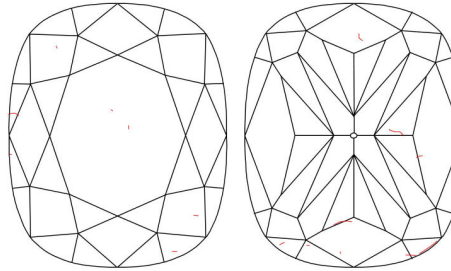

GIA NATURAL DIAMOND GRADING REPORT

January 16, 2020  
 GIA Report Number ..... 2205846165  
 Shape and Cutting Style ..... Cushion Modified Brilliant  
 Measurements ..... 5.78 x 5.75 x 4.18 mm

GRADING RESULTS

Carat Weight ..... 1.21 carat  
 Color Grade ..... I  
 Clarity Grade ..... VS2

ADDITIONAL GRADING INFORMATION

Polish ..... Excellent  
 Symmetry ..... Excellent  
 Fluorescence ..... None  
 Inscription(s): GIA 2205846165  
 Comments: Pinpoints are not shown.

PROPORTIONS

Profile not to actual proportions

CLARITY CHARACTERISTICS

KEY TO SYMBOLS\*

-  Feather
-  Needle

\* Red symbols denote internal characteristics (inclusions). Green or black symbols denote external characteristics (blemishes). Diagram is an approximate representation of the diamond, and symbols shown indicate type, position, and approximate size of clarity characteristics. All clarity characteristics may not be shown. Details of finish are not shown.