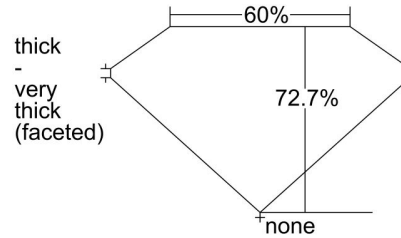

GIA NATURAL DIAMOND GRADING REPORT

January 16, 2020  
 GIA Report Number ..... 2205846165  
 Shape and Cutting Style ..... Cushion Modified Brilliant  
 Measurements ..... 5.78 x 5.75 x 4.18 mm

GRADING RESULTS

Carat Weight ..... 1.21 carat  
 Color Grade ..... I  
 Clarity Grade ..... VS2

ADDITIONAL GRADING INFORMATION

Polish ..... Excellent  
 Symmetry ..... Excellent  
 Fluorescence ..... None  
 Inscription(s): GIA 2205846165  
 Comments: Pinpoints are not shown.

PROPORTIONS

Profile not to actual proportions

CLARITY CHARACTERISTICS

KEY TO SYMBOLS\*

-  Feather
-  Needle

\* Red symbols denote internal characteristics (inclusions). Green or black symbols denote external characteristics (blemishes). Diagram is an approximate representation of the diamond, and symbols shown indicate type, position, and approximate size of clarity characteristics. All clarity characteristics may not be shown. Details of finish are not shown.