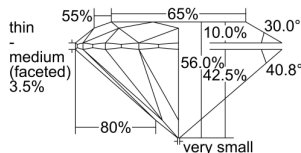

GIA®

FACSIMILE

GIA REPORT 2211368393

Verify this report at GIA.edu

GIA NATURAL DIAMOND DOSSIER®

January 04, 2021
GIA Report Number 2211368393
Shape and Cutting Style ..... Round Brilliant
Measurements ..... 6.36 - 6.46 x 3.59 mm

GRADING RESULTS

Carat Weight ..... 0.88 carat
Color Grade ..... D
Clarity Grade S11
Cut Grade ..... Good

ADDITIONAL GRADING INFORMATION

Polish ..... Very Good
Symmetry ..... Good
Fluorescence ..... None
Clarity Characteristics ..... Crystal
Inscription(s): GIA 2211368393

PROPORTIONS

Profile to actual proportions

GRADING SCALES

GIA COLOR SCALE	GIA CLARITY SCALE	GIA CUT SCALE	
D	FLAWLESS	EXCELLENT	
E	INTERNALLY FLAWLESS		
F		VVS₁	VERY GOOD
G	VVS₂		
H	VS₁	GOOD	
I	VS₂		
J	S1₁	FAIR	
K	S1₂		
L	I₁	POOR	
M	I₂		
N	I₃		
O			
P			
Q			
R			
S			
T			
U			
V			
W			
X			
Y			
Z