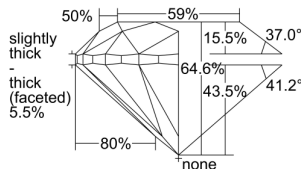

GIA®

FACSIMILE

GIA REPORT 2211474446

Verify this report at GIA.edu

GIA NATURAL DIAMOND DOSSIER®

August 31, 2021
GIA Report Number 2211474446
Shape and Cutting Style ..... Round Brilliant
Measurements ..... 5.49 - 5.56 x 3.57 mm

GRADING RESULTS

Carat Weight ..... 0.70 carat
Color Grade ..... K
Clarity Grade VS1
Cut Grade ..... Very Good

ADDITIONAL GRADING INFORMATION

Polish ..... Excellent
Symmetry ..... Very Good
Fluorescence ..... None
Clarity Characteristics ..... Feather, Chip, Pinpoint
Inscription(s): GIA 2211474446

PROPORTIONS

Profile to actual proportions