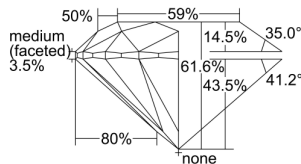

GIA®

FACSIMILE

GIA REPORT 2211603509

Verify this report at GIA.edu

GIA NATURAL DIAMOND DOSSIER®

April 17, 2021
GIA Report Number 2211603509
Shape and Cutting Style ..... Round Brilliant
Measurements ..... 5.75 - 5.78 x 3.55 mm

GRADING RESULTS

Carat Weight ..... 0.72 carat
Color Grade I
Clarity Grade VVS1
Cut Grade ..... Excellent

ADDITIONAL GRADING INFORMATION

Polish ..... Excellent
Symmetry ..... Excellent
Fluorescence ..... None
Clarity Characteristics ..... Cloud, Cavity
Inscription(s): GIA 2211603509

PROPORTIONS

Profile to actual proportions

GRADING SCALES

GIA COLOR SCALE	GIA CLARITY SCALE	GIA CUT SCALE	
D	FLAWLESS	EXCELLENT	
E	INTERNALLY FLAWLESS		
F		VVS₁	VERY GOOD
G	VVS₂		
H	VS₁	GOOD	
I	VS₂		
J	SI₁	FAIR	
K	SI₂		
L	I₁	POOR	
M	I₂		
N	I₃		
O			
P			
Q			
R			
S			
T			
U			
V			
W			
X			
Y			
Z