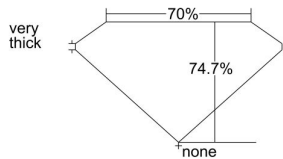

GIA®

FACSIMILE

GIA REPORT 2211698078

Verify this report at GIA.edu

GIA NATURAL DIAMOND DOSSIER®

May 17, 2021
GIA Report Number 2211698078
Shape and Cutting Style ..... Square Modified Brilliant
Measurements ..... 4.61 x 4.48 x 3.34 mm

GRADING RESULTS

Carat Weight ..... 0.60 carat
Color Grade ..... F
Clarity Grade VS2

ADDITIONAL GRADING INFORMATION

Polish ..... Excellent
Symmetry ..... Very Good
Fluorescence ..... None
Clarity Characteristics ..... Crystal, Cloud
Inscription(s): GIA 2211698078

PROPORTIONS

Profile not to actual proportions

GRADING SCALES

GIA COLOR SCALE		GIA CLARITY SCALE			
COLORLESS	D	VERY VERY SLIGHTLY INCLUDED	FLAWLESS		
	E		INTERNALLY FLAWLESS		
	F	VERY SLIGHTLY INCLUDED	VVS₁		
	G		VVS₂		
	H		VS₁		
	NEAR COLORLESS	I	SLIGHTLY INCLUDED	VS₂	
		J		SI₁	
		FAINT	K	INCLUDED	SI₂
			L		I₁
			M		I₂
VERT LIGHT	N	INCLUDED	I₃		
	O				
	P				
	Q				
	R				
	S				
	T				
LIGHT	U				
	V				
	W				
	X				
Y					
Z