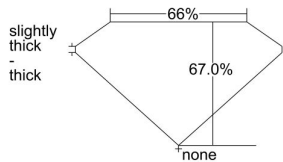

GIA®

FACSIMILE

GIA REPORT 2211724440

Verify this report at GIA.edu

GIA NATURAL DIAMOND DOSSIER®

May 28, 2021
GIA Report Number 2211724440
Shape and Cutting Style ..... **Cut-Cornered Rectangular Modified Brilliant**
Measurements ..... 6.00 x 4.71 x 3.16 mm

GRADING RESULTS

Carat Weight ..... 0.75 carat
Color Grade I
Clarity Grade S11

ADDITIONAL GRADING INFORMATION

Polish ..... Excellent
Symmetry ..... Very Good
Fluorescence ..... None
Clarity Characteristics ..... Crystal, Cloud
Inscription(s): GIA 2211724440

PROPORTIONS

Profile not to actual proportions

GRADING SCALES

GIA COLOR SCALE		GIA CLARITY SCALE			
COLORLESS	D	VERY VERY SLIGHTLY INCLUDED	FLAWLESS		
	E		INTERNALLY FLAWLESS		
	F	VERY SLIGHTLY INCLUDED	VVS₁		
	G		VVS₂		
	H		VS₁		
	NEAR COLORLESS	I	SLIGHTLY INCLUDED	VS₂	
		J		S1₁	
		FAINT	K	INCLUDED	S1₂
			L		I₁
			M		I₂
VERTICAL LIGHT	N	INCLUDED	I₃		
	O				
	P				
	Q				
	R				
	S				
	T				
LIGHT	U				
	V				
	W				
	X				
Y					
Z