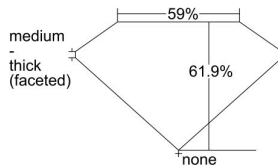

GIA®

FACSIMILE

GIA REPORT 2211777446

Verify this report at GIA.edu

GIA NATURAL DIAMOND DOSSIER®

June 14, 2021
GIA Report Number 2211777446
Shape and Cutting Style ..... Oval Brilliant
Measurements ..... 7.52 x 5.44 x 3.37 mm

GRADING RESULTS

Carat Weight ..... 0.90 carat
Color Grade ..... E
Clarity Grade VS1

ADDITIONAL GRADING INFORMATION

Polish ..... Excellent
Symmetry ..... Very Good
Fluorescence ..... Faint
Clarity Characteristics..... Needle, Pinpoint
Inscription(s): GIA 2211777446

PROPORTIONS

Profile not to actual proportions

GRADING SCALES

GIA COLOR SCALE		GIA CLARITY SCALE			
COLORLESS	D	VERY VERY SLIGHTLY INCLUDED	FLAWLESS		
	E		INTERNALLY FLAWLESS		
	F	VERY SLIGHTLY INCLUDED	VVS₁		
	G		VVS₂		
	H		VS₁		
	NEAR COLORLESS	I	SLIGHTLY INCLUDED	VS₂	
		J		SI₁	
		FAINT	K	INCLUDED	SI₂
			L		I₁
			M		I₂
VERY LIGHT	N		INCLUDED	I₃	
	O				
	P				
	Q				
LIGHT	R				
	S				
	T				
	U				
	V				
	W				
	X				
	Y				
	Z