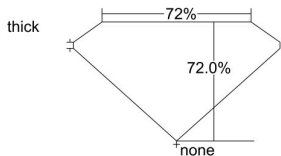

GIA®

FACSIMILE

GIA REPORT 2211784984

Verify this report at GIA.edu

GIA NATURAL DIAMOND DOSSIER®

June 15, 2021
GIA Report Number 2211784984
Shape and Cutting Style ..... Square Modified Brilliant
Measurements ..... 4.44 x 4.42 x 3.18 mm

GRADING RESULTS

Carat Weight ..... 0.52 carat
Color Grade ..... D
Clarity Grade VS2

ADDITIONAL GRADING INFORMATION

Polish ..... Excellent
Symmetry ..... Very Good
Fluorescence ..... Faint
Clarity Characteristics..... Crystal, Feather
Inscription(s): GIA 2211784984

PROPORTIONS

Profile not to actual proportions

GRADING SCALES

GIA COLOR SCALE		GIA CLARITY SCALE		
COLORLESS	D	VERY VERY SLIGHTLY INCLUDED	FLAWLESS	
	E		INTERNALLY FLAWLESS	
	F		VVS₁	
	NEAR COLORLESS	G	VERY SLIGHTLY INCLUDED	VVS₂
		H		VS₁
		I	SLIGHTLY INCLUDED	VS₂
		J		SI₁
		K		SI₂
	FAINT	L	INCLUDED	I₁
		M		I₂
N		I₃		
O				
VERT LIGHT		P		
		Q		
		R		
		S		
	LIGHT	T		
		U		
		V		
		W		
X				
Y				
Z