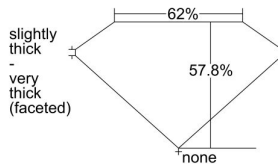

GIA®

FACSIMILE

GIA REPORT 2211916186

Verify this report at GIA.edu

GIA NATURAL DIAMOND DOSSIER®

July 29, 2021
GIA Report Number 2211916186
Shape and Cutting Style ..... Heart Brilliant
Measurements ..... 4.26 x 5.08 x 2.93 mm

GRADING RESULTS

Carat Weight ..... 0.40 carat
Color Grade ..... G
Clarity Grade VVS1

ADDITIONAL GRADING INFORMATION

Polish ..... Excellent
Symmetry ..... Good
Fluorescence ..... None
Clarity Characteristics ..... Pinpoint, Feather
Inscription(s): GIA 2211916186

PROPORTIONS

Profile not to actual proportions

GRADING SCALES

GIA COLOR SCALE		GIA CLARITY SCALE		
COLORLESS	D	VERY VERY SLIGHTLY INCLUDED	FLAWLESS	
	E		INTERNALLY FLAWLESS	
	F		VVS₁	
	G		VVS₂	
	NEAR COLORLESS	H	VERY SLIGHTLY INCLUDED	VS₁
		I		VS₂
		J	SLIGHTLY INCLUDED	S₁
		K		S₂
	L	I₁		
	FAINT	M	INCLUDED	I₂
N		I₃		
O		NOT GRADED		
P				
Q				
R				
S				
T				
LIGHT	U			
	V			
	W			
	X			
	Y			
	Z