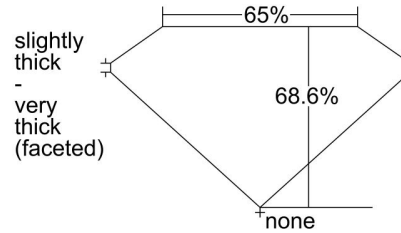

GIA NATURAL DIAMOND GRADING REPORT

August 19, 2021
 GIA Report Number 2211958115
 Shape and Cutting Style Cushion Modified Brilliant
 Measurements 6.34 x 5.59 x 3.83 mm

GRADING RESULTS

Carat Weight 1.20 carat
 Color Grade E
 Clarity Grade VVS1

ADDITIONAL GRADING INFORMATION

Polish Excellent
 Symmetry Very Good
 Fluorescence Medium Blue
 Inscription(s): GIA 2211958115

PROPORTIONS

Profile not to actual proportions

CLARITY CHARACTERISTICS

KEY TO SYMBOLS*

Feather

* Red symbols denote internal characteristics (inclusions). Green or black symbols denote external characteristics (blemishes). Diagram is an approximate representation of the diamond, and symbols shown indicate type, position, and approximate size of clarity characteristics. All clarity characteristics may not be shown. Details of finish are not shown.