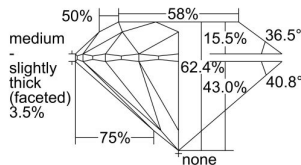

GIA®

FACSIMILE

GIA REPORT 2211979410

Verify this report at GIA.edu

GIA NATURAL DIAMOND DOSSIER®

August 23, 2021
GIA Report Number 2211979410
Shape and Cutting Style ..... Round Brilliant
Measurements ..... 5.63 - 5.67 x 3.53 mm

GRADING RESULTS

Carat Weight ..... 0.70 carat
Color Grade I
Clarity Grade VS1
Cut Grade ..... Excellent

ADDITIONAL GRADING INFORMATION

Polish ..... Excellent
Symmetry ..... Excellent
Fluorescence ..... Faint
Clarity Characteristics..... Indented Natural, Cloud, Pinpoint
Inscription(s): GIA 2211979410

PROPORTIONS

Profile to actual proportions