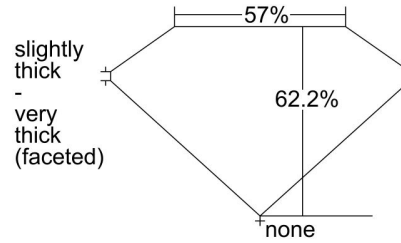

PROPORTIONS

Profile not to actual proportions