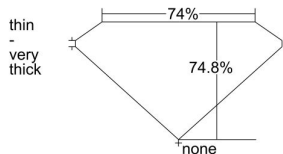

GIA®

FACSIMILE

GIA REPORT 2213192321

Verify this report at GIA.edu

GIA NATURAL DIAMOND DOSSIER®

October 09, 2020
GIA Report Number 2213192321
Shape and Cutting Style ..... **Square Modified Brilliant**
Measurements ..... 3.72 x 3.54 x 2.65 mm

GRADING RESULTS

Carat Weight ..... 0.30 carat
Color Grade ..... F
Clarity Grade VS1

ADDITIONAL GRADING INFORMATION

Polish ..... Excellent
Symmetry ..... Very Good
Fluorescence ..... None
Clarity Characteristics ..... Crystal
Inscription(s): GIA 2213192321

PROPORTIONS

Profile not to actual proportions

GRADING SCALES

GIA COLOR SCALE		GIA CLARITY SCALE			
COLORLESS	D	VERY VERY SLIGHTLY INCLUDED	FLAWLESS		
	E		INTERNALLY FLAWLESS		
	F	VERY SLIGHTLY INCLUDED	VS₁		
	G		VS₂		
	H		VS₁		
	NEAR COLORLESS	I	SLIGHTLY INCLUDED	VS₂	
		J		SI₁	
		FAINT	K	INCLUDED	SI₂
			L		I₁
			M		I₂
VERT LIGHT	N	NOT LISTED	I₃		
	O				
	P				
	Q				
	R				
	S				
	T				
LIGHT	U				
	V				
	W				
	X				
Y					
Z