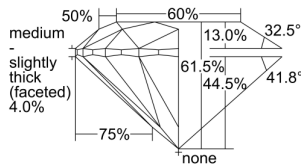

GIA®

FACSIMILE

GIA REPORT 2213787996

Verify this report at GIA.edu

GIA NATURAL DIAMOND DOSSIER®

June 16, 2021
GIA Report Number 2213787996
Shape and Cutting Style ..... Round Brilliant
Measurements ..... 5.08 - 5.11 x 3.13 mm

GRADING RESULTS

Carat Weight ..... 0.50 carat
Color Grade ..... H
Clarity Grade VS1
Cut Grade ..... Excellent

ADDITIONAL GRADING INFORMATION

Polish ..... Excellent
Symmetry ..... Excellent
Fluorescence ..... None
Clarity Characteristics..... Crystal, Needle, Pinpoint
Inscription(s): GIA 2213787996

PROPORTIONS

Profile to actual proportions

GRADING SCALES

GIA COLOR SCALE	GIA CLARITY SCALE	GIA CUT SCALE	
D	FLAWLESS	EXCELLENT	
E	INTERNALLY FLAWLESS		
F		VVS₁	VERY GOOD
G	VVS₂		
H	VS₁	GOOD	
I	VS₂		
J	SI₁	FAIR	
K	SI₂		
L	I₁	POOR	
M			
N			
O	I₂		
P			
Q	I₃		
R			
S			
T			
U			
V			
W			
X			
Y			
Z