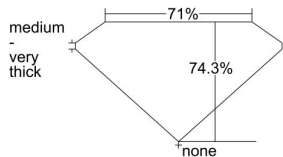

GIA®

FACSIMILE

GIA REPORT 2215081478

Verify this report at GIA.edu

GIA NATURAL DIAMOND DOSSIER®

August 05, 2020
GIA Report Number 2215081478
Shape and Cutting Style ..... Square Modified Brilliant
Measurements ..... 4.26 x 4.20 x 3.12 mm

GRADING RESULTS

Carat Weight ..... 0.50 carat
Color Grade I
Clarity Grade SI1

ADDITIONAL GRADING INFORMATION

Polish ..... Excellent
Symmetry ..... Very Good
Fluorescence ..... None
Clarity Characteristics..... Crystal, Cloud
Inscription(s): GIA 2215081478

PROPORTIONS

Profile not to actual proportions

GRADING SCALES

GIA COLOR SCALE		GIA CLARITY SCALE			
COLORLESS	D	VERY VERY SLIGHTLY INCLUDED	FLAWLESS		
	E		INTERNALLY FLAWLESS		
	F	VERY SLIGHTLY INCLUDED	VVS₁		
	G		VVS₂		
	H		VS₁		
	NEAR COLORLESS	I	SLIGHTLY INCLUDED	VS₂	
		J		SI₁	
		FAINT	K	INCLUDED	SI₂
			L		I₁
			M		I₂
VERT LIGHT	N	INCLUDED	I₃		
	O				
	P				
	Q				
	R				
LIGHT	S				
	T				
	U				
	V				
	W				
	X				
	Y				
	Z