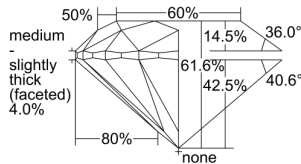

GIA®

FACSIMILE

GIA REPORT 2215157961

Verify this report at GIA.edu

GIA NATURAL DIAMOND DOSSIER®

September 25, 2020
GIA Report Number 2215157961
Shape and Cutting Style ..... Round Brilliant
Measurements ..... 4.70 - 4.73 x 2.90 mm

GRADING RESULTS

Carat Weight ..... 0.40 carat
Color Grade ..... D
Clarity Grade VVS1
Cut Grade ..... Excellent

ADDITIONAL GRADING INFORMATION

Polish ..... Very Good
Symmetry ..... Excellent
Fluorescence ..... None
Clarity Characteristics ..... Cloud
Inscription(s): GIA 2215157961

PROPORTIONS

Profile to actual proportions

GRADING SCALES

GIA COLOR SCALE	GIA CLARITY SCALE	GIA CUT SCALE	
D	FLAWLESS	EXCELLENT	
E	INTERNALLY FLAWLESS		
F		VVS₁	VERY GOOD
G	VVS₂		
H	VS₁	GOOD	
I	VS₂		
J	SI₁	FAIR	
K	SI₂		
L	I₁	POOR	
M			
N			
O	I₂		
P			
Q	I₃		
R			
S			
T			
U			
V			
W			
X			
Y			
Z