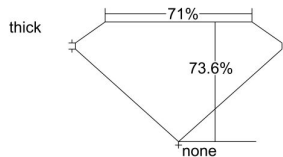

GIA®

FACSIMILE

GIA REPORT 2215190733

Verify this report at GIA.edu

GIA NATURAL DIAMOND DOSSIER®

October 09, 2020
GIA Report Number 2215190733
Shape and Cutting Style ..... Square Modified Brilliant
Measurements ..... 3.68 x 3.65 x 2.69 mm

GRADING RESULTS

Carat Weight ..... 0.31 carat
Color Grade ..... E
Clarity Grade SI1

ADDITIONAL GRADING INFORMATION

Polish ..... Excellent
Symmetry ..... Very Good
Fluorescence ..... None
Clarity Characteristics ..... Crystal
Inscription(s): GIA 2215190733

PROPORTIONS

Profile not to actual proportions

GRADING SCALES

GIA COLOR SCALE		GIA CLARITY SCALE			
COLORLESS	D	VERY VERY SLIGHTLY INCLUDED	FLAWLESS		
	E		INTERNALLY FLAWLESS		
	F	VERY SLIGHTLY INCLUDED	VVS₁		
	G		VVS₂		
	H		VS₁		
	NEAR COLORLESS	I	SLIGHTLY INCLUDED	VS₂	
		J		SI₁	
		FAINT	K	INCLUDED	SI₂
			L		I₁
			M		I₂
VERT LIGHT	N	INCLUDED	I₃		
	O				
	P				
	Q				
	R				
	S				
	T				
LIGHT	U				
	V				
	W				
	X				
Y					
Z