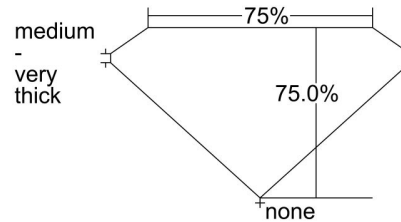

PROPORTIONS

Profile not to actual proportions