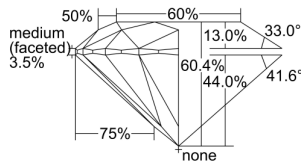

GIA®

FACSIMILE

GIA REPORT 2215506035

Verify this report at GIA.edu

GIA NATURAL DIAMOND DOSSIER®

March 06, 2021
GIA Report Number 2215506035
Shape and Cutting Style ..... Round Brilliant
Measurements ..... 5.31 - 5.34 x 3.22 mm

GRADING RESULTS

Carat Weight ..... 0.55 carat
Color Grade I
Clarity Grade VS1
Cut Grade ..... Excellent

ADDITIONAL GRADING INFORMATION

Polish ..... Excellent
Symmetry ..... Excellent
Fluorescence ..... Strong Blue
Clarity Characteristics..... Crystal, Pinpoint
Inscription(s): GIA 2215506035

PROPORTIONS

Profile to actual proportions

GRADING SCALES

GIA COLOR SCALE	GIA CLARITY SCALE	GIA CUT SCALE	
D	FLAWLESS	EXCELLENT	
E	INTERNALLY FLAWLESS		
F		VVS₁	VERY GOOD
G	VVS₂		
H	VS₁	GOOD	
I	VS₂		
J	SI₁	FAIR	
K	SI₂		
L	I₁	POOR	
M			
N			
O	I₂		
P			
Q			
R	I₃		
S			
T			
U			
V			
W			
X			
Y			
Z