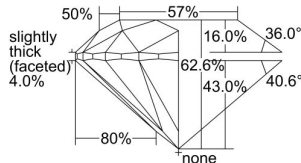

GIA®

FACSIMILE

GIA REPORT 2215514341

Verify this report at GIA.edu

GIA NATURAL DIAMOND DOSSIER®

March 05, 2021
GIA Report Number 2215514341
Shape and Cutting Style ..... Round Brilliant
Measurements ..... 5.03 - 5.05 x 3.16 mm

GRADING RESULTS

Carat Weight ..... 0.50 carat
Color Grade ..... G
Clarity Grade VVS2
Cut Grade ..... Excellent

ADDITIONAL GRADING INFORMATION

Polish ..... Excellent
Symmetry ..... Excellent
Fluorescence ..... Faint
Clarity Characteristics ..... Pinpoint, Cloud
Inscription(s): GIA 2215514341

PROPORTIONS

Profile to actual proportions

GRADING SCALES

GIA COLOR SCALE	GIA CLARITY SCALE	GIA CUT SCALE	
D	FLAWLESS	EXCELLENT	
E	INTERNALLY FLAWLESS		
F		VVS₁	VERY GOOD
G	VVS₂		
H	VS₁	GOOD	
I	VS₂		
J	SI₁	FAIR	
K	SI₂		
L	I₁	POOR	
M			
N			
O	I₂		
P			
Q			
R	I₃		
S			
T			
U			
V			
W			
X			
Y			
Z