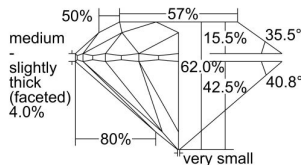

GIA®

FACSIMILE

GIA REPORT 2215577524

Verify this report at GIA.edu

GIA NATURAL DIAMOND DOSSIER®

April 03, 2021
GIA Report Number 2215577524
Shape and Cutting Style ..... Round Brilliant
Measurements ..... 5.06 - 5.08 x 3.15 mm

GRADING RESULTS

Carat Weight ..... 0.50 carat
Color Grade ..... D
Clarity Grade VVS2
Cut Grade ..... Excellent

ADDITIONAL GRADING INFORMATION

Polish ..... Excellent
Symmetry ..... Excellent
Fluorescence ..... Strong Blue
Clarity Characteristics..... Needle, Cloud
Inscription(s): GIA 2215577524

PROPORTIONS

Profile to actual proportions

GRADING SCALES

GIA COLOR SCALE

COLORLESS	D
	E
	F
	G
	H
	I
	J
NEAR COLORLESS	K
	L
Faint	M
	N
	O
	P
Very Light	Q
	R
	S
	T
	U
	V
	W
	X
	Y
Light	Z

GIA CLARITY SCALE

FLAWLESS	VERY VERY SLIGHTLY INCLUDED	VVS₁	
			VVS₂
INTERNALLY FLAWLESS	VERY SLIGHTLY INCLUDED	VS₁	
		VS₂	
SLIGHTLY INCLUDED	SLIGHTLY INCLUDED	SI₁	
		SI₂	
INCLUDED	INCLUDED	I₁	
		I₂	
		I₃	

GIA CUT SCALE

EXCELLENT	VERY GOOD	GOOD	FAIR	POOR