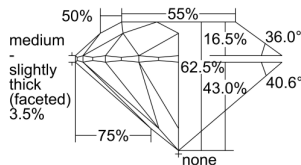

GIA®

FACSIMILE

GIA REPORT 2215690871

Verify this report at GIA.edu

GIA NATURAL DIAMOND DOSSIER®

May 15, 2021
GIA Report Number 2215690871
Shape and Cutting Style ..... Round Brilliant
Measurements ..... 6.15 - 6.18 x 3.86 mm

GRADING RESULTS

Carat Weight ..... 0.90 carat
Color Grade ..... J
Clarity Grade VVS2
Cut Grade ..... Excellent

ADDITIONAL GRADING INFORMATION

Polish ..... Excellent
Symmetry ..... Excellent
Fluorescence ..... None
Clarity Characteristics..... Crystal, Pinpoint
Inscription(s): GIA 2215690871

PROPORTIONS

Profile to actual proportions

GRADING SCALES

GIA COLOR SCALE	GIA CLARITY SCALE	GIA CUT SCALE	
COLOURLESS D	FLAWLESS	EXCELLENT	
E	INTERNALLY FLAWLESS		
F		VERY VERY SLIGHTLY INCLUDED	VERY GOOD
G	VVS₁		
H	VVS₂		
I	VS₁		GOOD
J	VS₂		
K	SLIGHTLY INCLUDED	FAIR	
L			SI₁
M	SI₂	POOR	
N	INCLUDED		
O			I₁
P		I₂	
Q	I₃		
R			
S			
T			
U			
V			
W			
X			
Y			
Z