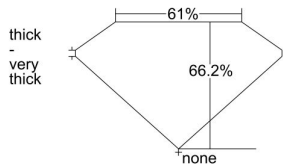

GIA®

FACSIMILE

GIA REPORT 2215696184

Verify this report at GIA.edu

GIA NATURAL DIAMOND DOSSIER®

May 19, 2021
GIA Report Number 2215696184
Shape and Cutting Style ..... **Cut-Cornered Rectangular Modified Brilliant**
Measurements ..... 5.17 x 3.95 x 2.62 mm

GRADING RESULTS

Carat Weight ..... 0.51 carat
Color Grade ..... J
Clarity Grade SI2

ADDITIONAL GRADING INFORMATION

Polish ..... Excellent
Symmetry ..... Very Good
Fluorescence ..... None
Clarity Characteristics ..... Crystal
Inscription(s): GIA 2215696184

PROPORTIONS

Profile not to actual proportions

GRADING SCALES

GIA COLOR SCALE		GIA CLARITY SCALE			
COLORLESS	D	VERY VERY SLIGHTLY INCLUDED	FLAWLESS		
	E		INTERNALLY FLAWLESS		
	F		VVS₁		
	G		VVS₂		
	NEAR COLORLESS	H	VERY SLIGHTLY INCLUDED	VS₁	
		I		VS₂	
		FAINT	J	SLIGHTLY INCLUDED	SI₁
			K		SI₂
	L		I₁		
	VERTICALLY COLORLESS		M	INCLUDED	I₂
N			I₃		
O					
P					
LIGHT	Q				
	R				
	S				
	T				
	U				
	V				
	W				
	X				
Y					
Z