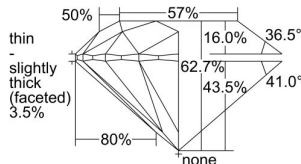

GIA®

FACSIMILE

GIA REPORT 2215718292

Verify this report at GIA.edu

GIA NATURAL DIAMOND DOSSIER®

July 01, 2021
GIA Report Number 2215718292
Shape and Cutting Style ..... Round Brilliant
Measurements ..... 5.65 - 5.67 x 3.55 mm

GRADING RESULTS

Carat Weight ..... 0.71 carat
Color Grade ..... G
Clarity Grade VS1
Cut Grade ..... Excellent

ADDITIONAL GRADING INFORMATION

Polish ..... Excellent
Symmetry ..... Excellent
Fluorescence ..... Faint
Clarity Characteristics..... Feather, Pinpoint, Indented Natural
Inscription(s): GIA 2215718292

PROPORTIONS

Profile to actual proportions