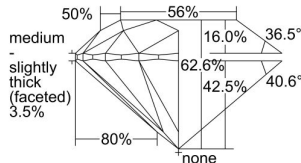

GIA®

FACSIMILE

GIA REPORT 2215764379

Verify this report at GIA.edu

GIA NATURAL DIAMOND DOSSIER®

June 11, 2021
GIA Report Number 2215764379
Shape and Cutting Style ..... Round Brilliant
Measurements ..... 4.36 - 4.39 x 2.74 mm

GRADING RESULTS

Carat Weight ..... 0.32 carat
Color Grade I
Clarity Grade VVS1
Cut Grade ..... Excellent

ADDITIONAL GRADING INFORMATION

Polish ..... Excellent
Symmetry ..... Excellent
Fluorescence ..... None
Clarity Characteristics ..... Pinpoint
Inscription(s): GIA 2215764379

PROPORTIONS

Profile to actual proportions

GRADING SCALES

GIA COLOR SCALE	GIA CLARITY SCALE	GIA CUT SCALE
COLOURLESS	FLAWLESS	EXCELLENT
D	INTERNALLY FLAWLESS	
E	VVS₁	VERY GOOD
F		
G	VVS₂	
H	VS₁	GOOD
I		
J	VS₂	
K	SI₁	FAIR
L		
M	SI₂	
N	I₁	POOR
O		
P	I₂	
Q	I₃	
R		
S		
T		
U		
V		
W		
X		
Y		
Z