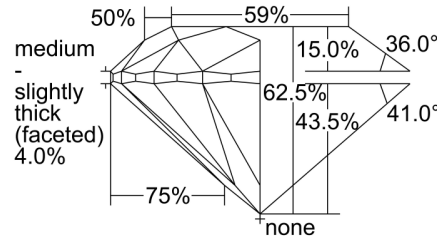

GIA REPORT
2215854836

Verify this report at GIA.edu

FACSIMILE

This is a digital representation of the original GIA Report. This representation might not be accepted in lieu of the original GIA Report in certain circumstances. The original GIA Report includes certain security features which are not reproducible on this facsimile.

GIA NATURAL DIAMOND ORIGIN REPORT

July 12, 2021
GIA Report Number 2215854836
Shape and Cutting Style ..... Round Brilliant
Measurements ..... 9.96 - 10.02 x 6.25 mm

GRADING RESULTS

Carat Weight ..... 3.90 carat
Color Grade ..... K
Clarity Grade SI1
Cut Grade ..... Excellent

ADDITIONAL GRADING INFORMATION

Polish ..... Excellent
Symmetry ..... Excellent
Fluorescence ..... Medium Blue
Inscription(s): GIA 2215854836

Comments: Additional clouds, pinpoints and internal graining are not shown.

ORIGIN RESULTS

Country of Origin ◊ ..... Botswana

PROPORTIONS

Profile to actual proportions