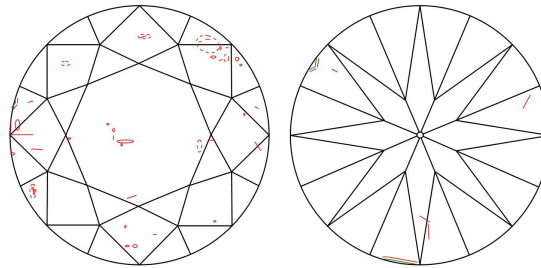

CLARITY CHARACTERISTICS

KEY TO SYMBOLS*

- Crystal
- ↗ Indented Natural
- ↘ Feather
- ☉ Cloud
- ↖ Needle

* Red symbols denote internal characteristics (inclusions). Green or black symbols denote external characteristics (blemishes). Diagram is an approximate representation of the diamond, and symbols shown indicate type, position, and approximate size of clarity characteristics. All clarity characteristics may not be shown. Details of finish are not shown.

GRADING SCALES

GIA COLOR SCALE	GIA CLARITY SCALE	GIA CUT SCALE
D	FLAWLESS	EXCELLENT
E	INTERNALLY FLAWLESS	
F		VVS₁
G	VVS₂	VERY GOOD
H	VS₁	
I		VS₂
J	SI₁	GOOD
K		
L	SI₂	FAIR
M		
N	I₁	POOR
O		
P	I₂	
Q		
R	I₃	
S		
T		
U		
V		
W		
X		
Y		
Z		

reportcheck.gia.edu

The results documented in this report refer only to the diamond described, and were obtained using the techniques and equipment available to GIA at the time of examination. This report is not a guarantee or valuation. For additional information and important limitations and disclaimers, please see GIA.edu/terms or call +1 800 421 7250 or +1 760 603 4500. ©2019 Gemological Institute of America, Inc.