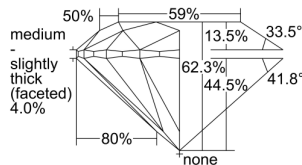

GIA®

FACSIMILE

GIA REPORT 2215898834

Verify this report at GIA.edu

GIA NATURAL DIAMOND DOSSIER®

July 20, 2021
GIA Report Number 2215898834
Shape and Cutting Style ..... Round Brilliant
Measurements ..... 5.41 - 5.44 x 3.38 mm

GRADING RESULTS

Carat Weight ..... 0.61 carat
Color Grade ..... H
Clarity Grade VVS2
Cut Grade ..... Excellent

ADDITIONAL GRADING INFORMATION

Polish ..... Excellent
Symmetry ..... Excellent
Fluorescence ..... None
Clarity Characteristics ..... Pinpoint
Inscription(s): GIA 2215898834

PROPORTIONS

Profile to actual proportions

GRADING SCALES

GIA COLOR SCALE	GIA CLARITY SCALE	GIA CUT SCALE
COLOURLESS	FLAWLESS	EXCELLENT
D	FLAWLESS	
E	FLAWLESS	VERY GOOD
F	FLAWLESS	
G	FLAWLESS	
H	FLAWLESS	
I	VVS₁	GOOD
J	VVS₂	
K	VS₁	FAIR
L	VS₂	
M	SI₁	POOR
N	SI₂	
O	I₁	
P	I₂	
Q	I₃	
R		
S		
T		
U		
V		
W		
X		
Y		
Z