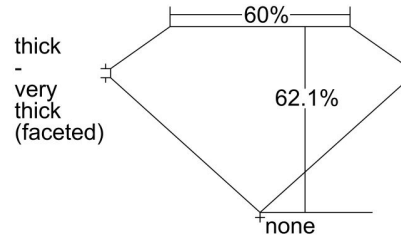

GIA NATURAL DIAMOND GRADING REPORT

July 27, 2021  
 GIA Report Number ..... 2215913847  
 Shape and Cutting Style ..... Pear Brilliant  
 Measurements ..... 14.46 x 9.57 x 5.94 mm

GRADING RESULTS

Carat Weight ..... 5.05 carat  
 Color Grade ..... E  
 Clarity Grade ..... VS2

PROPORTIONS

Profile not to actual proportions

CLARITY CHARACTERISTICS

KEY TO SYMBOLS\*

- Crystal
- ∖ Needle

\* Red symbols denote internal characteristics (inclusions). Green or black symbols denote external characteristics (blemishes). Diagram is an approximate representation of the diamond, and symbols shown indicate type, position, and approximate size of clarity characteristics. All clarity characteristics may not be shown. Details of finish are not shown.