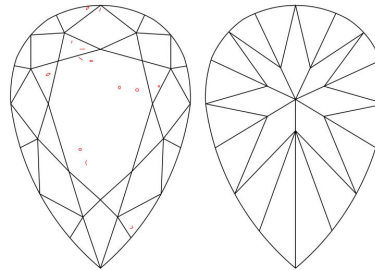

GIA NATURAL DIAMOND GRADING REPORT

July 27, 2021  
 GIA Report Number ..... 2215913847  
 Shape and Cutting Style ..... Pear Brilliant  
 Measurements ..... 14.46 x 9.57 x 5.94 mm

GRADING RESULTS

Carat Weight ..... 5.05 carat  
 Color Grade ..... E  
 Clarity Grade ..... VS2

ADDITIONAL GRADING INFORMATION

Polish ..... Excellent  
 Symmetry ..... Excellent  
 Fluorescence ..... Medium Blue

Inscription(s): GIA 2215913847

**Comments:** Clouds, pinpoints, internal graining and surface graining are not shown.

PROPORTIONS

Profile not to actual proportions

CLARITY CHARACTERISTICS

KEY TO SYMBOLS\*

- Crystal
- ∖ Needle

\* Red symbols denote internal characteristics (inclusions). Green or black symbols denote external characteristics (blemishes). Diagram is an approximate representation of the diamond, and symbols shown indicate type, position, and approximate size of clarity characteristics. All clarity characteristics may not be shown. Details of finish are not shown.