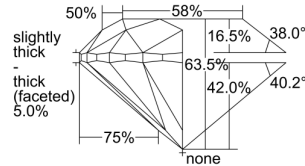

GIA®

FACSIMILE

GIA REPORT 2215919544

Verify this report at GIA.edu

GIA NATURAL DIAMOND DOSSIER®

July 30, 2021
GIA Report Number 2215919544
Shape and Cutting Style ..... Round Brilliant
Measurements ..... 4.96 - 5.03 x 3.17 mm

GRADING RESULTS

Carat Weight ..... 0.51 carat
Color Grade ..... H
Clarity Grade SI2
Cut Grade ..... Very Good

ADDITIONAL GRADING INFORMATION

Polish ..... Excellent
Symmetry ..... Very Good
Fluorescence ..... None
Clarity Characteristics ..... Crystal
Inscription(s): GIA 2215919544

PROPORTIONS

Profile to actual proportions