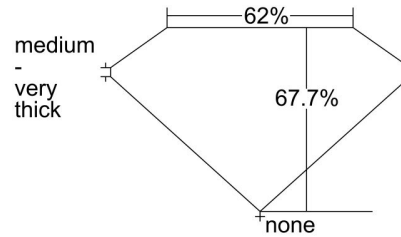

**GIA NATURAL DIAMOND GRADING REPORT**

 August 27, 2021  
 GIA Report Number ..... 2215987054  
 Shape and Cutting Style ..... Emerald Cut  
 Measurements ..... 8.09 x 5.46 x 3.69 mm

**GRADING RESULTS**

 Carat Weight ..... 1.50 carat  
 Color Grade ..... H  
 Clarity Grade ..... SI1

**ADDITIONAL GRADING INFORMATION**

 Polish ..... Excellent  
 Symmetry ..... Very Good  
 Fluorescence ..... None  
 Inscription(s): GIA 2215987054

**PROPORTIONS**

Profile not to actual proportions

**CLARITY CHARACTERISTICS**

**KEY TO SYMBOLS\***
 Feather

\* Red symbols denote internal characteristics (inclusions). Green or black symbols denote external characteristics (blemishes). Diagram is an approximate representation of the diamond, and symbols shown indicate type, position, and approximate size of clarity characteristics. All clarity characteristics may not be shown. Details of finish are not shown.