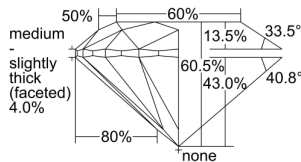

GIA®

FACSIMILE

GIA REPORT 2215996142

Verify this report at GIA.edu

GIA NATURAL DIAMOND DOSSIER®

September 02, 2021
GIA Report Number 2215996142
Shape and Cutting Style ..... Round Brilliant
Measurements ..... 4.57 - 4.59 x 2.77 mm

GRADING RESULTS

Carat Weight ..... 0.35 carat
Color Grade ..... G
Clarity Grade VVS1
Cut Grade ..... Excellent

ADDITIONAL GRADING INFORMATION

Polish ..... Excellent
Symmetry ..... Excellent
Fluorescence ..... None
Clarity Characteristics ..... Pinpoint
Inscription(s): GIA 2215996142

PROPORTIONS

Profile to actual proportions

GRADING SCALES

GIA COLOR SCALE	GIA CLARITY SCALE	GIA CUT SCALE	
D	FLAWLESS	EXCELLENT	
E	INTERNALLY FLAWLESS		
F		VVS₁	VERY GOOD
G	VVS₂		
H	VS₁	GOOD	
I	VS₂		
J	SI₁	FAIR	
K	SI₂		
L	I₁	POOR	
M	I₂		
N	I₃		
O			
P			
Q			
R			
S			
T			
U			
V			
W			
X			
Y			
Z