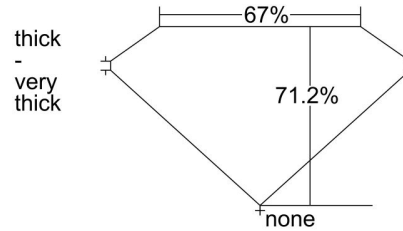

GIA NATURAL DIAMOND GRADING REPORT

September 16, 2021

GIA Report Number ..... 2221020378

Shape and Cutting Style ..... Emerald Cut

Measurements ..... 6.19 x 4.75 x 3.39 mm

GRADING RESULTS

Carat Weight ..... 1.00 carat

Color Grade ..... H

Clarity Grade ..... VS1

ADDITIONAL GRADING INFORMATION

Polish ..... Excellent

Symmetry ..... Very Good

Fluorescence ..... None

Inscription(s): GIA 2221020378

Comments: Additional pinpoints are not shown.

PROPORTIONS

Profile not to actual proportions

CLARITY CHARACTERISTICS

KEY TO SYMBOLS\*

- Crystal
- ∩ Feather
- Pinpoint
- ∩ Indented Natural

\* Red symbols denote internal characteristics (inclusions). Green or black symbols denote external characteristics (blemishes). Diagram is an approximate representation of the diamond, and symbols shown indicate type, position, and approximate size of clarity characteristics. All clarity characteristics may not be shown. Details of finish are not shown.