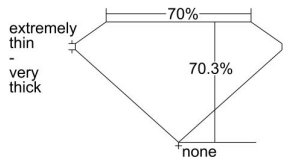

GIA®

FACSIMILE

GIA REPORT 2221029272

Verify this report at GIA.edu

GIA NATURAL DIAMOND DOSSIER®

September 28, 2021
GIA Report Number 2221029272
Shape and Cutting Style ..... Square Modified Brilliant
Measurements ..... 3.75 x 3.72 x 2.61 mm

GRADING RESULTS

Carat Weight ..... 0.30 carat
Color Grade ..... D
Clarity Grade VVS2

ADDITIONAL GRADING INFORMATION

Polish ..... Excellent
Symmetry ..... Good
Fluorescence ..... None
Clarity Characteristics..... Pinpoint, Extra Facet
Inscription(s): GIA 2221029272

PROPORTIONS

Profile not to actual proportions

GRADING SCALES

GIA COLOR SCALE		GIA CLARITY SCALE			
COLORLESS	D	VERY VERY SLIGHTLY INCLUDED	FLAWLESS		
	E		INTERNALLY FLAWLESS		
	F	VERY SLIGHTLY INCLUDED	VVS₁		
	G		VVS₂		
	H		VS₁		
	NEAR COLORLESS	I	SLIGHTLY INCLUDED	VS₂	
		J		SI₁	
		FAINT	K	INCLUDED	SI₂
			L		I₁
			M		I₂
N			I₃		
VERT LIGHT	O	LIGHT			
	P				
	Q				
	R				
	S				
	T				
LIGHT	U				
	V				
	W				
	X				
Y					
Z