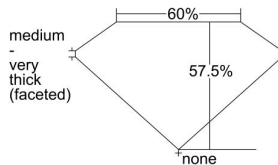

GIA®

FACSIMILE

GIA REPORT 2221038681

Verify this report at GIA.edu

GIA NATURAL DIAMOND DOSSIER®

October 05, 2021
GIA Report Number 2221038681
Shape and Cutting Style ..... Heart Brilliant
Measurements ..... 5.13 x 5.86 x 3.37 mm

GRADING RESULTS

Carat Weight ..... 0.59 carat
Color Grade ..... G
Clarity Grade VS1

ADDITIONAL GRADING INFORMATION

Polish ..... Excellent
Symmetry ..... Very Good
Fluorescence ..... None
Clarity Characteristics ..... Crystal, Cloud
Inscription(s): GIA 2221038681

PROPORTIONS

Profile not to actual proportions

GRADING SCALES

GIA COLOR SCALE		GIA CLARITY SCALE			
COLORLESS	D	VERY VERY SLIGHTLY INCLUDED	FLAWLESS		
	E		INTERNALLY FLAWLESS		
	F		VVS₁		
	NEAR COLORLESS	G	VERY SLIGHTLY INCLUDED	VVS₂	
		H		VS₁	
		FAINT	I	SLIGHTLY INCLUDED	VS₂
			J		SI₁
			K		SI₂
	LIGHT	L	INCLUDED	I₁	
		M		I₂	
N		I₃			
O					
P					
Q					
R