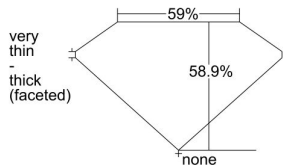

GIA®

FACSIMILE

GIA REPORT 2221058804

Verify this report at GIA.edu

GIA NATURAL DIAMOND DOSSIER®

October 07, 2021
GIA Report Number 2221058804
Shape and Cutting Style ..... Heart Brilliant
Measurements ..... 4.08 x 4.84 x 2.85 mm

GRADING RESULTS

Carat Weight ..... 0.32 carat
Color Grade ..... F
Clarity Grade ..... Internally Flawless

ADDITIONAL GRADING INFORMATION

Polish ..... Excellent
Symmetry ..... Very Good
Fluorescence ..... None
Clarity Characteristics..... Minor Details of Polish
Inscription(s): GIA 2221058804

PROPORTIONS

Profile not to actual proportions

GRADING SCALES

GIA COLOR SCALE		GIA CLARITY SCALE			
COLORLESS	D	VERY VERY SLIGHTLY INCLUDED	FLAWLESS		
	E		INTERNALLY FLAWLESS		
	F	VERY SLIGHTLY INCLUDED	VVS₁		
	G		VVS₂		
	H		VS₁		
	NEAR COLORLESS	I	SLIGHTLY INCLUDED	VS₂	
		J		SI₁	
		FAINT	K	INCLUDED	SI₂
			L		I₁
			M		I₂
VERT LIGHT	N	LIGHT	I₃		
	O				
	P				
	Q				
	R