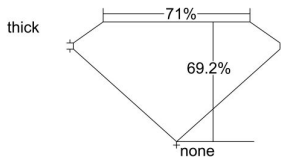

GIA®

FACSIMILE

GIA REPORT 2221149149

Verify this report at GIA.edu

GIA NATURAL DIAMOND DOSSIER®

November 15, 2021
GIA Report Number 2221149149
Shape and Cutting Style ..... Square Modified Brilliant
Measurements ..... 4.95 x 4.93 x 3.41 mm

GRADING RESULTS

Carat Weight ..... 0.70 carat
Color Grade ..... F
Clarity Grade VS1

ADDITIONAL GRADING INFORMATION

Polish ..... Excellent
Symmetry ..... Very Good
Fluorescence ..... None
Clarity Characteristics ..... Cloud
Inscription(s): GIA 2221149149

PROPORTIONS

Profile not to actual proportions

GRADING SCALES

GIA COLOR SCALE		GIA CLARITY SCALE			
COLORLESS	D	VERY VERY SLIGHTLY INCLUDED	FLAWLESS		
	E		INTERNALLY FLAWLESS		
	F		VVS₁		
	NEAR COLORLESS	G	VERY SLIGHTLY INCLUDED	VVS₂	
		H		VS₁	
		FAINT	I	SLIGHTLY INCLUDED	VS₂
			J		SI₁
			K	SI₂	
	LIGHT	L	INCLUDED	I₁	
		M		I₂	
N		I₃			
O					
P					
Q					
R