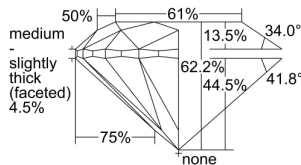

GIA®

FACSIMILE

GIA REPORT 2221168972

Verify this report at GIA.edu

GIA NATURAL DIAMOND DOSSIER®

December 01, 2021
GIA Report Number 2221168972
Shape and Cutting Style ..... Round Brilliant
Measurements ..... 5.62 - 5.67 x 3.51 mm

GRADING RESULTS

Carat Weight ..... 0.70 carat
Color Grade I
Clarity Grade VS1
Cut Grade ..... Excellent

ADDITIONAL GRADING INFORMATION

Polish ..... Excellent
Symmetry ..... Excellent
Fluorescence ..... None
Clarity Characteristics..... Feather, Indented Natural, Needle, Pinpoint

Inscription(s): GIA 2221168972

PROPORTIONS

Profile to actual proportions