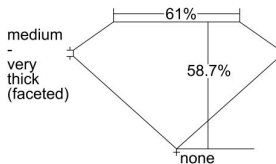

GIA®

FACSIMILE

GIA REPORT 2221203883

Verify this report at GIA.edu

GIA NATURAL DIAMOND DOSSIER®

December 27, 2021
GIA Report Number 2221203883
Shape and Cutting Style ..... Heart Brilliant
Measurements ..... 4.88 x 5.33 x 3.12 mm

GRADING RESULTS

Carat Weight ..... 0.51 carat
Color Grade ..... G
Clarity Grade VS2

ADDITIONAL GRADING INFORMATION

Polish ..... Excellent
Symmetry ..... Excellent
Fluorescence ..... None
Clarity Characteristics..... Indented Natural, Crystal
Inscription(s): GIA 2221203883

PROPORTIONS

Profile not to actual proportions

GRADING SCALES

GIA COLOR SCALE		GIA CLARITY SCALE			
COLORLESS	D	VERY VERY SLIGHTLY INCLUDED	FLAWLESS		
	E		INTERNALLY FLAWLESS		
	F	VERY SLIGHTLY INCLUDED	VVS₁		
	G		VVS₂		
	H		VS₁		
	NEAR COLORLESS	I	SLIGHTLY INCLUDED	VS₂	
		J		SI₁	
		FAINT	K	INCLUDED	SI₂
			L		I₁
			M		I₂
VERT LIGHT	N	LIGHT	I₃		
	O				
	P				
	Q				
	R