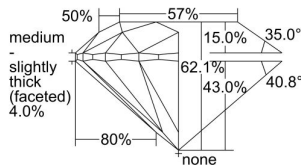

GIA®

FACSIMILE

GIA REPORT 2221240689

Verify this report at GIA.edu

GIA NATURAL DIAMOND DOSSIER®

January 21, 2022
GIA Report Number 2221240689
Shape and Cutting Style ..... Round Brilliant
Measurements ..... 5.37 - 5.40 x 3.34 mm

GRADING RESULTS

Carat Weight ..... 0.60 carat
Color Grade ..... F
Clarity Grade VS1
Cut Grade ..... Excellent

ADDITIONAL GRADING INFORMATION

Polish ..... Excellent
Symmetry ..... Excellent
Fluorescence ..... Faint
Clarity Characteristics..... Crystal, Indented Natural
Inscription(s): GIA 2221240689

PROPORTIONS

Profile to actual proportions

GRADING SCALES

GIA COLOR SCALE	GIA CLARITY SCALE	GIA CUT SCALE	
D	FLAWLESS	EXCELLENT	
E	INTERNALLY FLAWLESS		
F		VVS₁	VERY GOOD
G	VVS₂		
H	VS₁	GOOD	
I	VS₂		
J	SI₁	FAIR	
K	SI₂		
L	I₁	POOR	
M	I₂		
N	I₃		
O			
P			
Q			
R			
S			
T			
U			
V			
W			
X			
Y			
Z